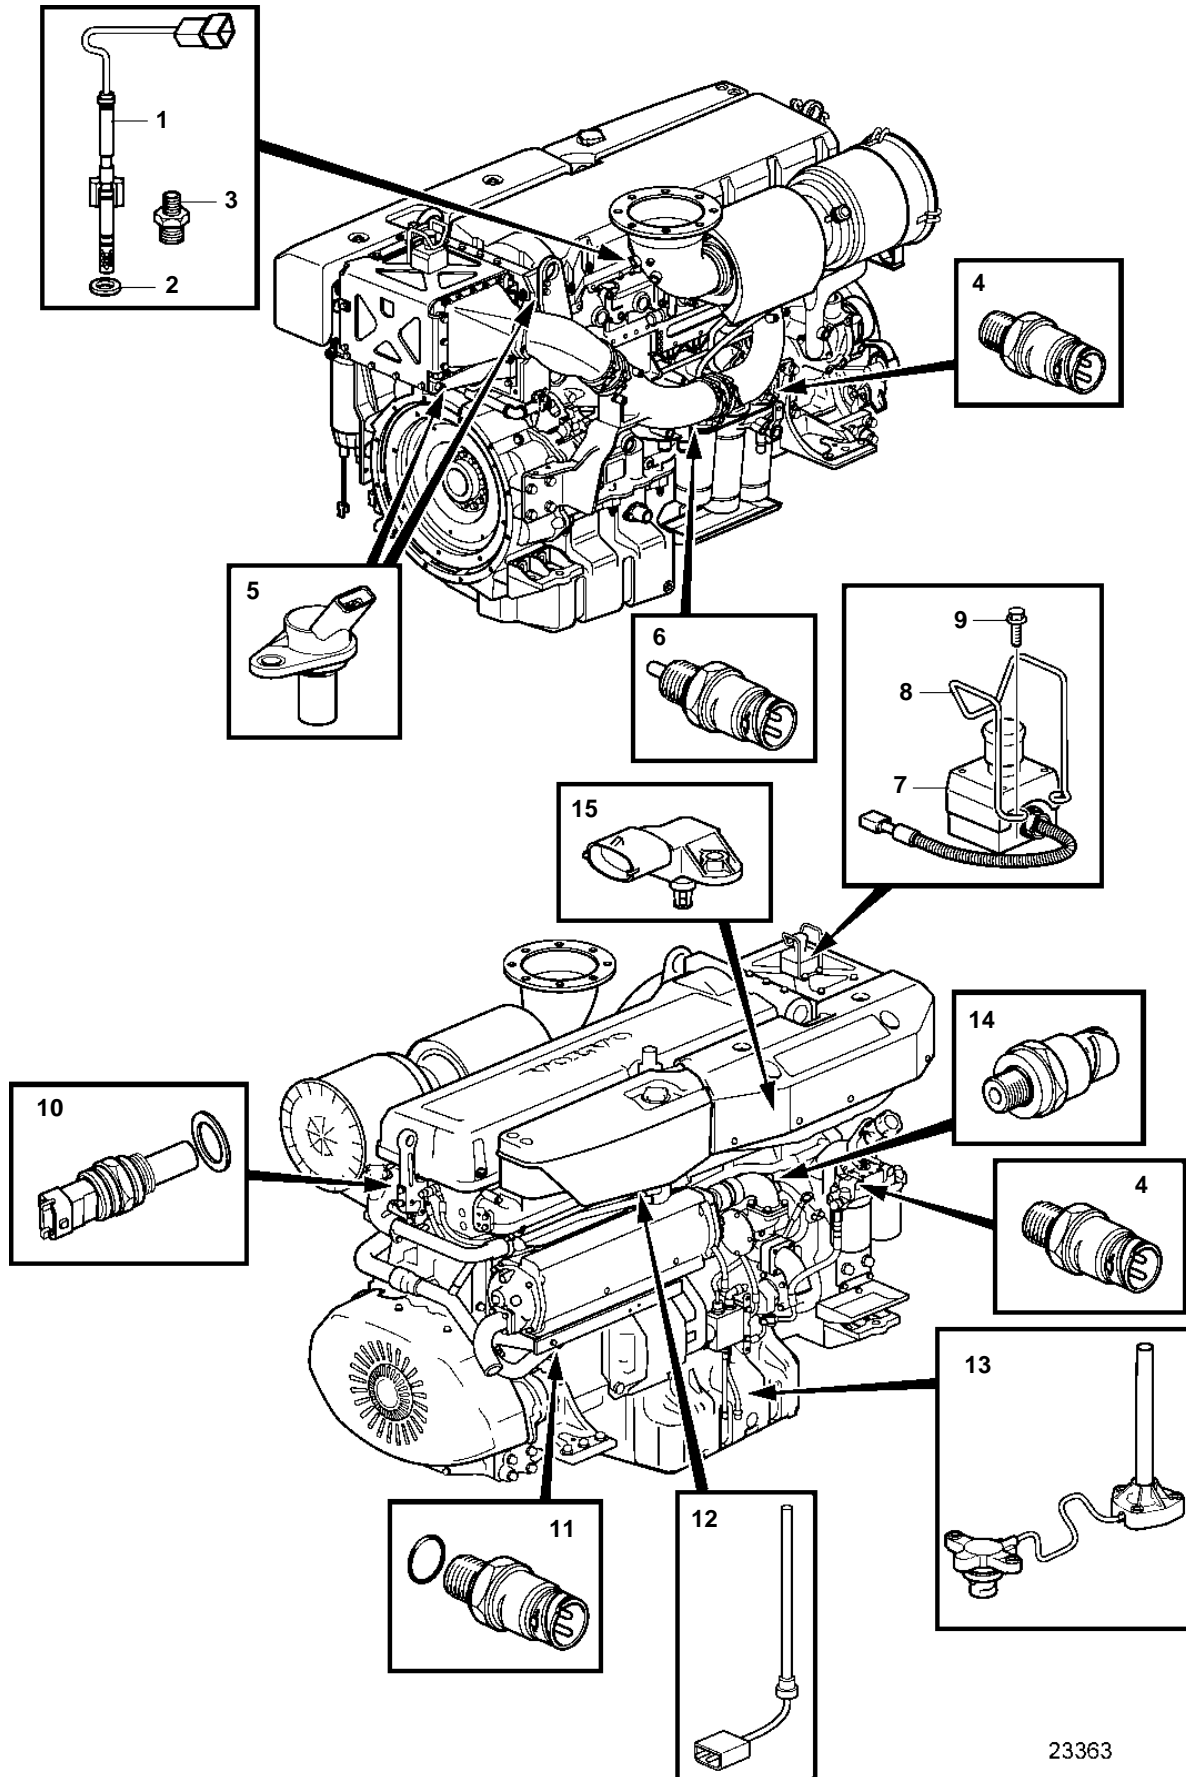

D16C-A MG

23363

**D16C-A MG**

REF	PART NO.	QTY	DESCRIPTION	NOTES
1	874330	1	Temperature sensor, exhaust temp	
2	947626	1	Gasket	
3	874318	1	Fitting	
4	20796740	1	Pressure sensor, oil pressure	Replaced by 20898038
	20886108	1	Pressure sensor, fuel/oil pressure	Replaced by 20898038
	20898038	1	Pressure sensor	
5	20513343	2	Sensor, Timing	
6	874673	1	Pressure switch, piston cooling	Replaced by 21202753.
	21202753	1	Pressure switch	
7	3588180	1	Stop button	
8	3838198	1	Protecting brace	
9	946440	2	Flange screw	
10	20513340	1	Sensor, fresh water	
11	20796744	1	Pressure sensor, crankhouse	
12	3588990	1	Level sensor, expansion tank	
13	24424110	1	Sensor, oil level	Replaced by 21042447
	21042447	1	Oil level sensor	
14	874329	1	Sensor, sea water pump	Replaced by 3808805.
	3808805	1	Pressure sensor	
15	20524936	1	Pressure sensor, charge pressure/temperature	